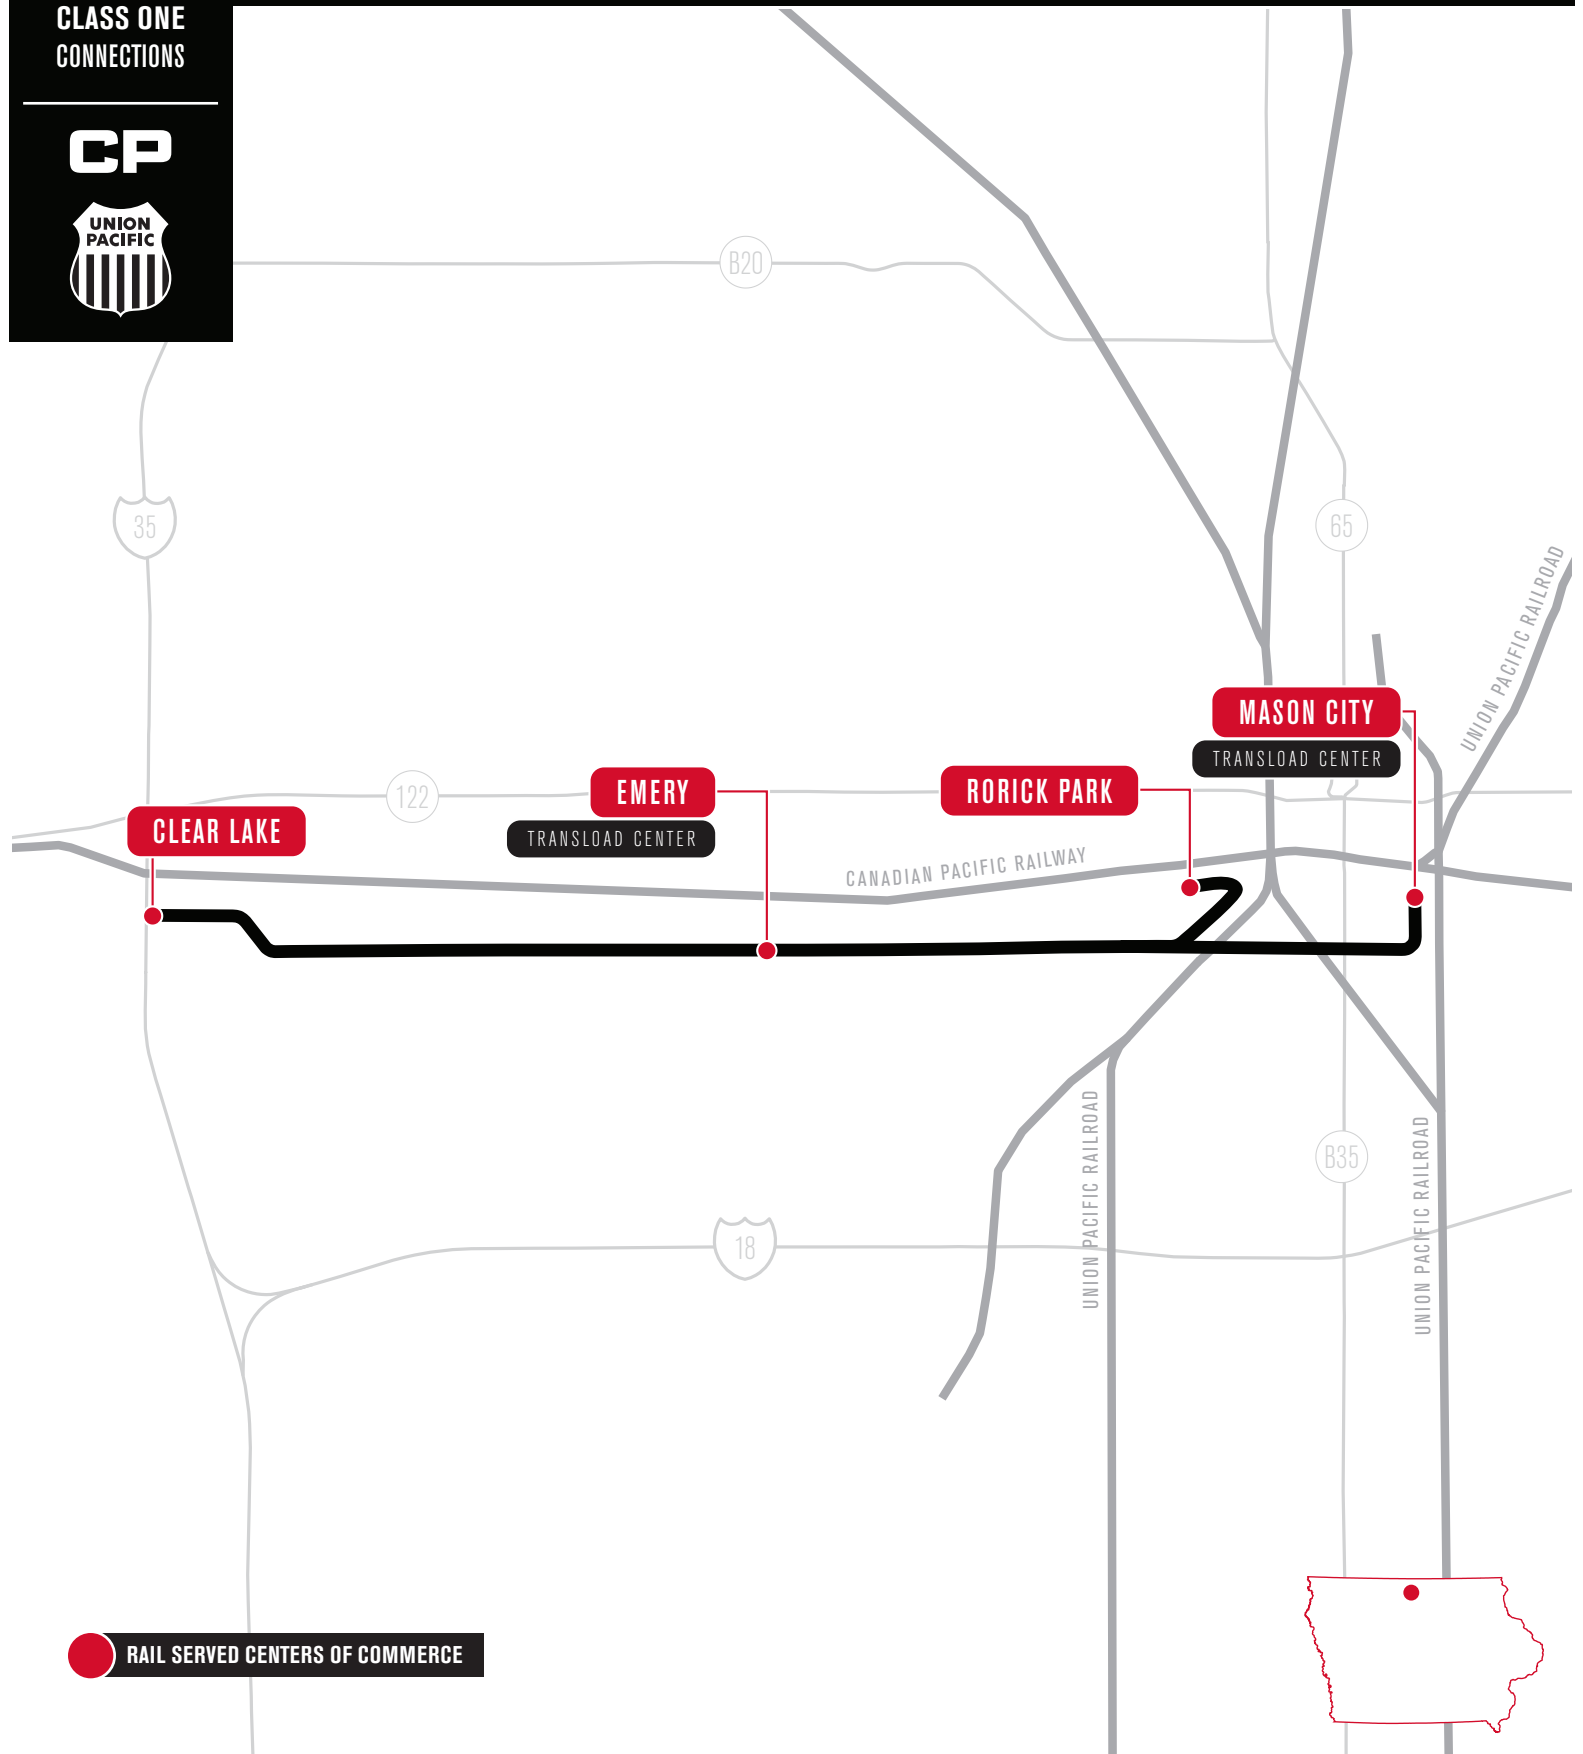

CLASS ONE
CONNECTIONS

CP

RAIL SERVED CENTERS OF COMMERCE

IOWA TRACTION RAILWAY COMPANY

Clear Lake, Iowa to Mason City, Iowa