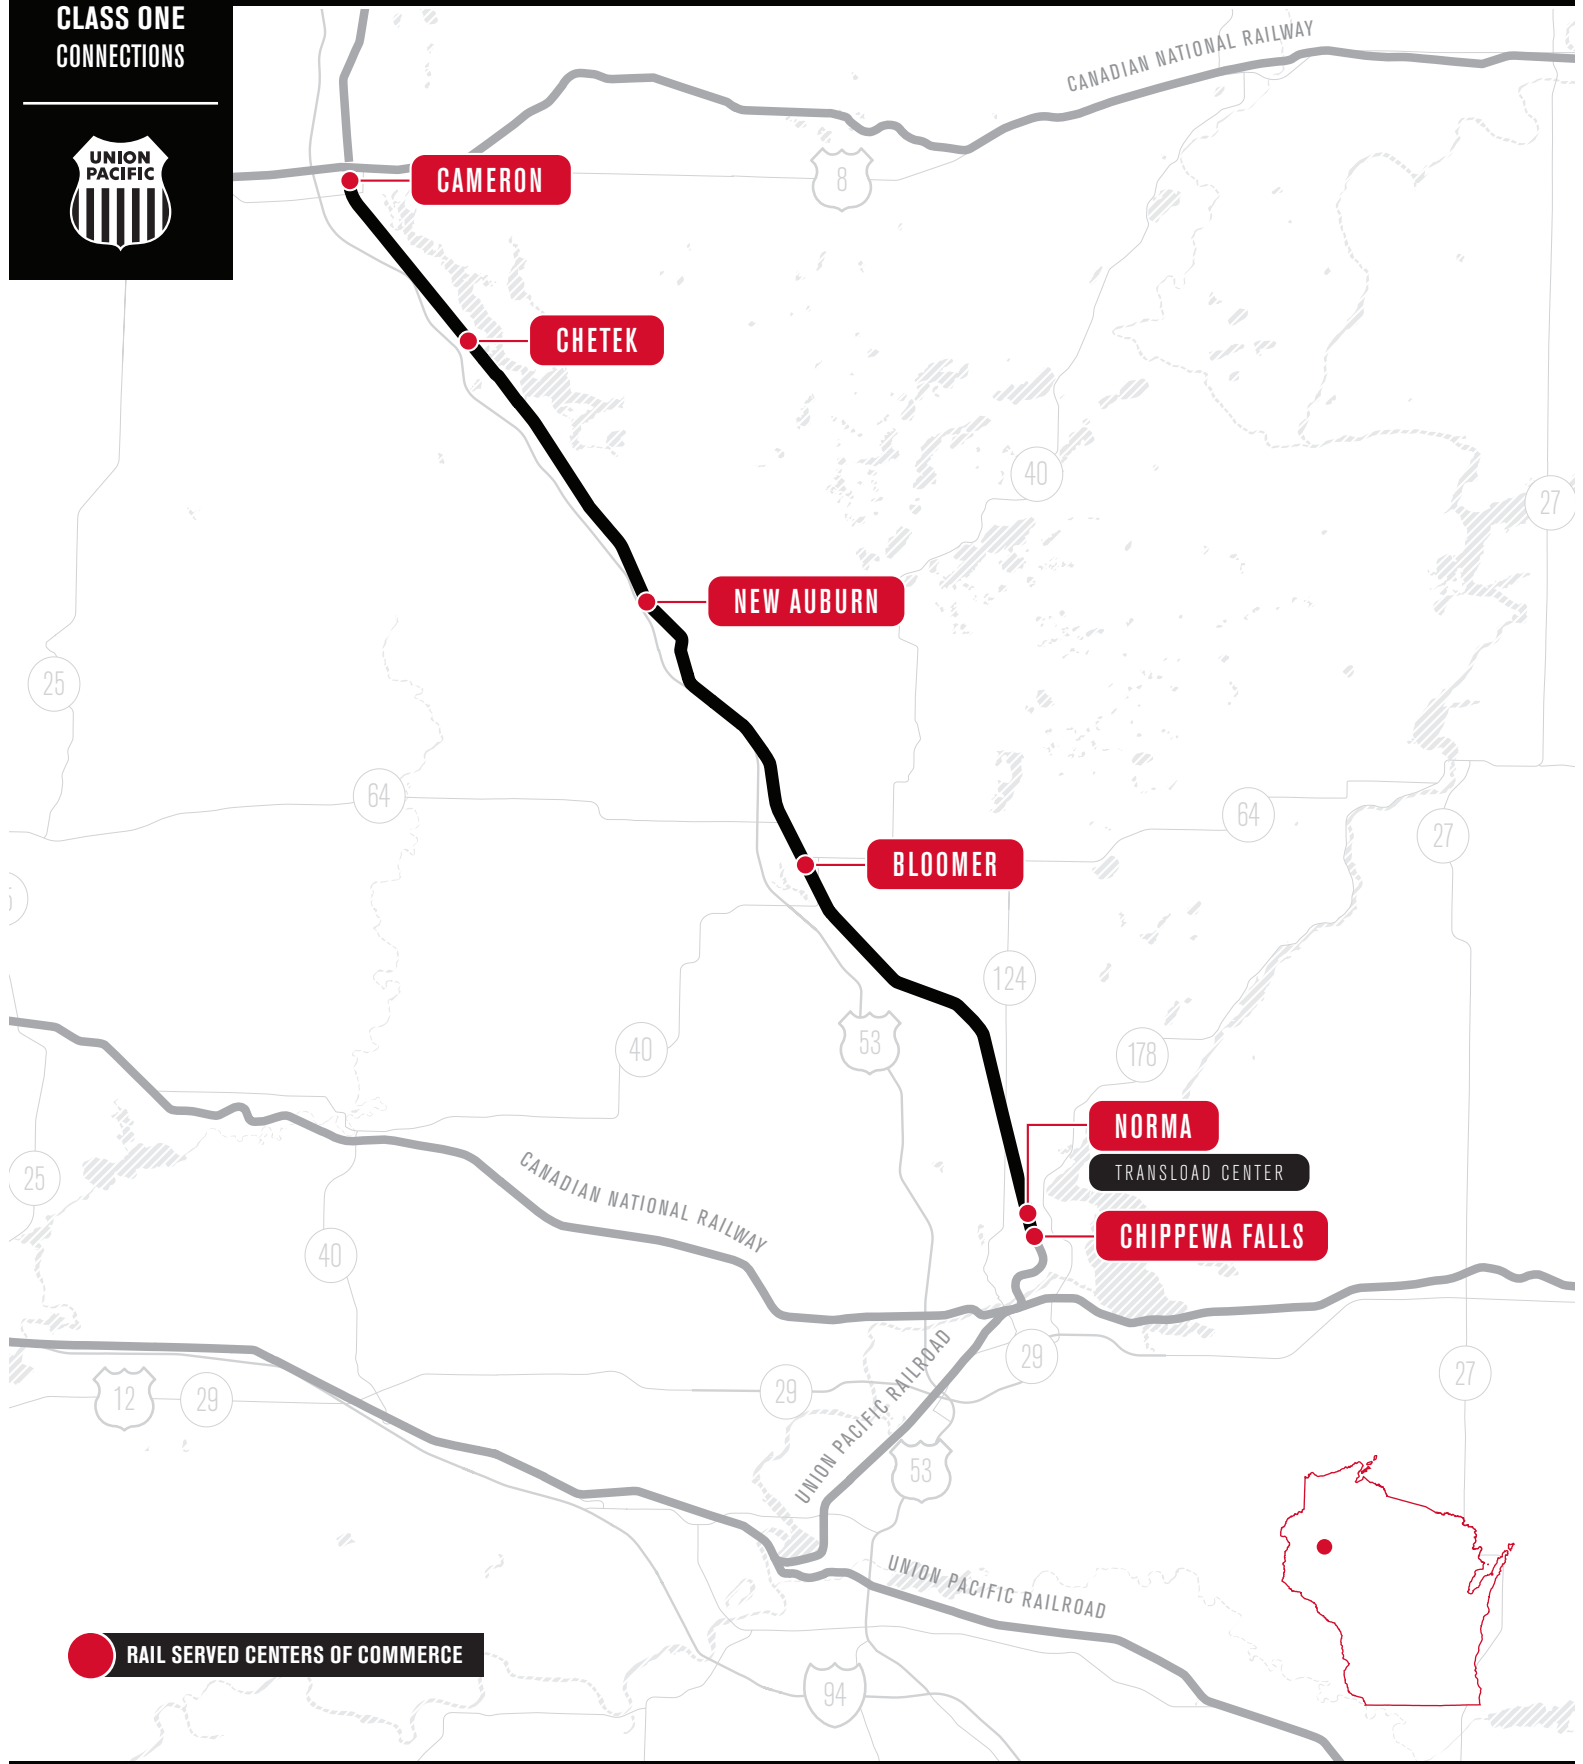

**CLASS ONE
CONNECTIONS**

WISCONSIN NORTHERN RAILROAD

Norma, Wisconsin to Cameron, Wisconsin