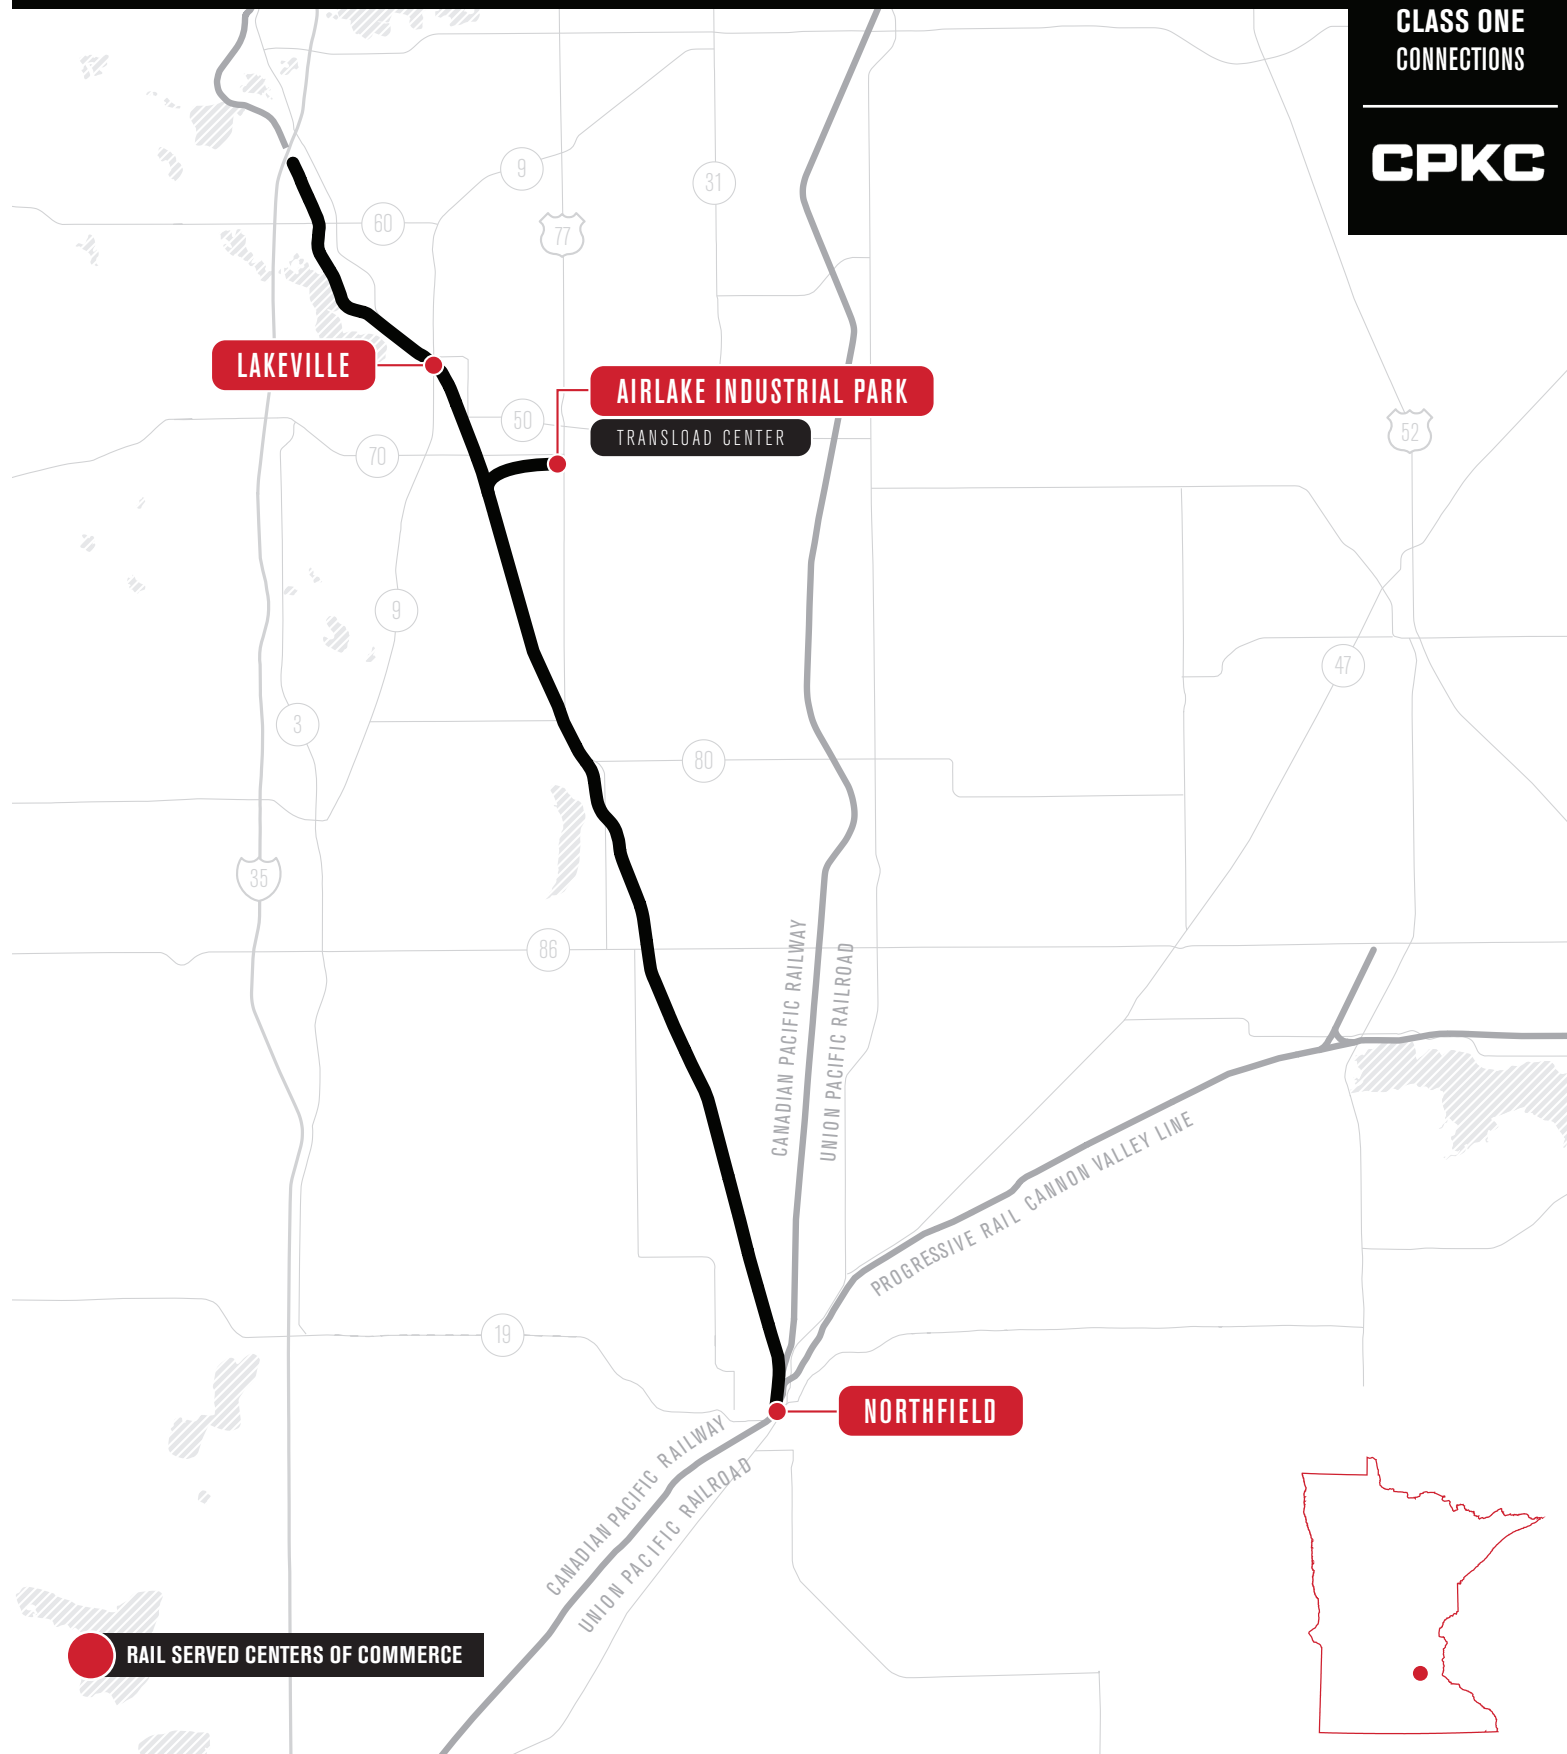

CLASS ONE
CONNECTIONS

CPKC

PROGRESSIVE RAIL - JESSE JAMES LINE

Northfield, Minnesota to Lakeville, Minnesota