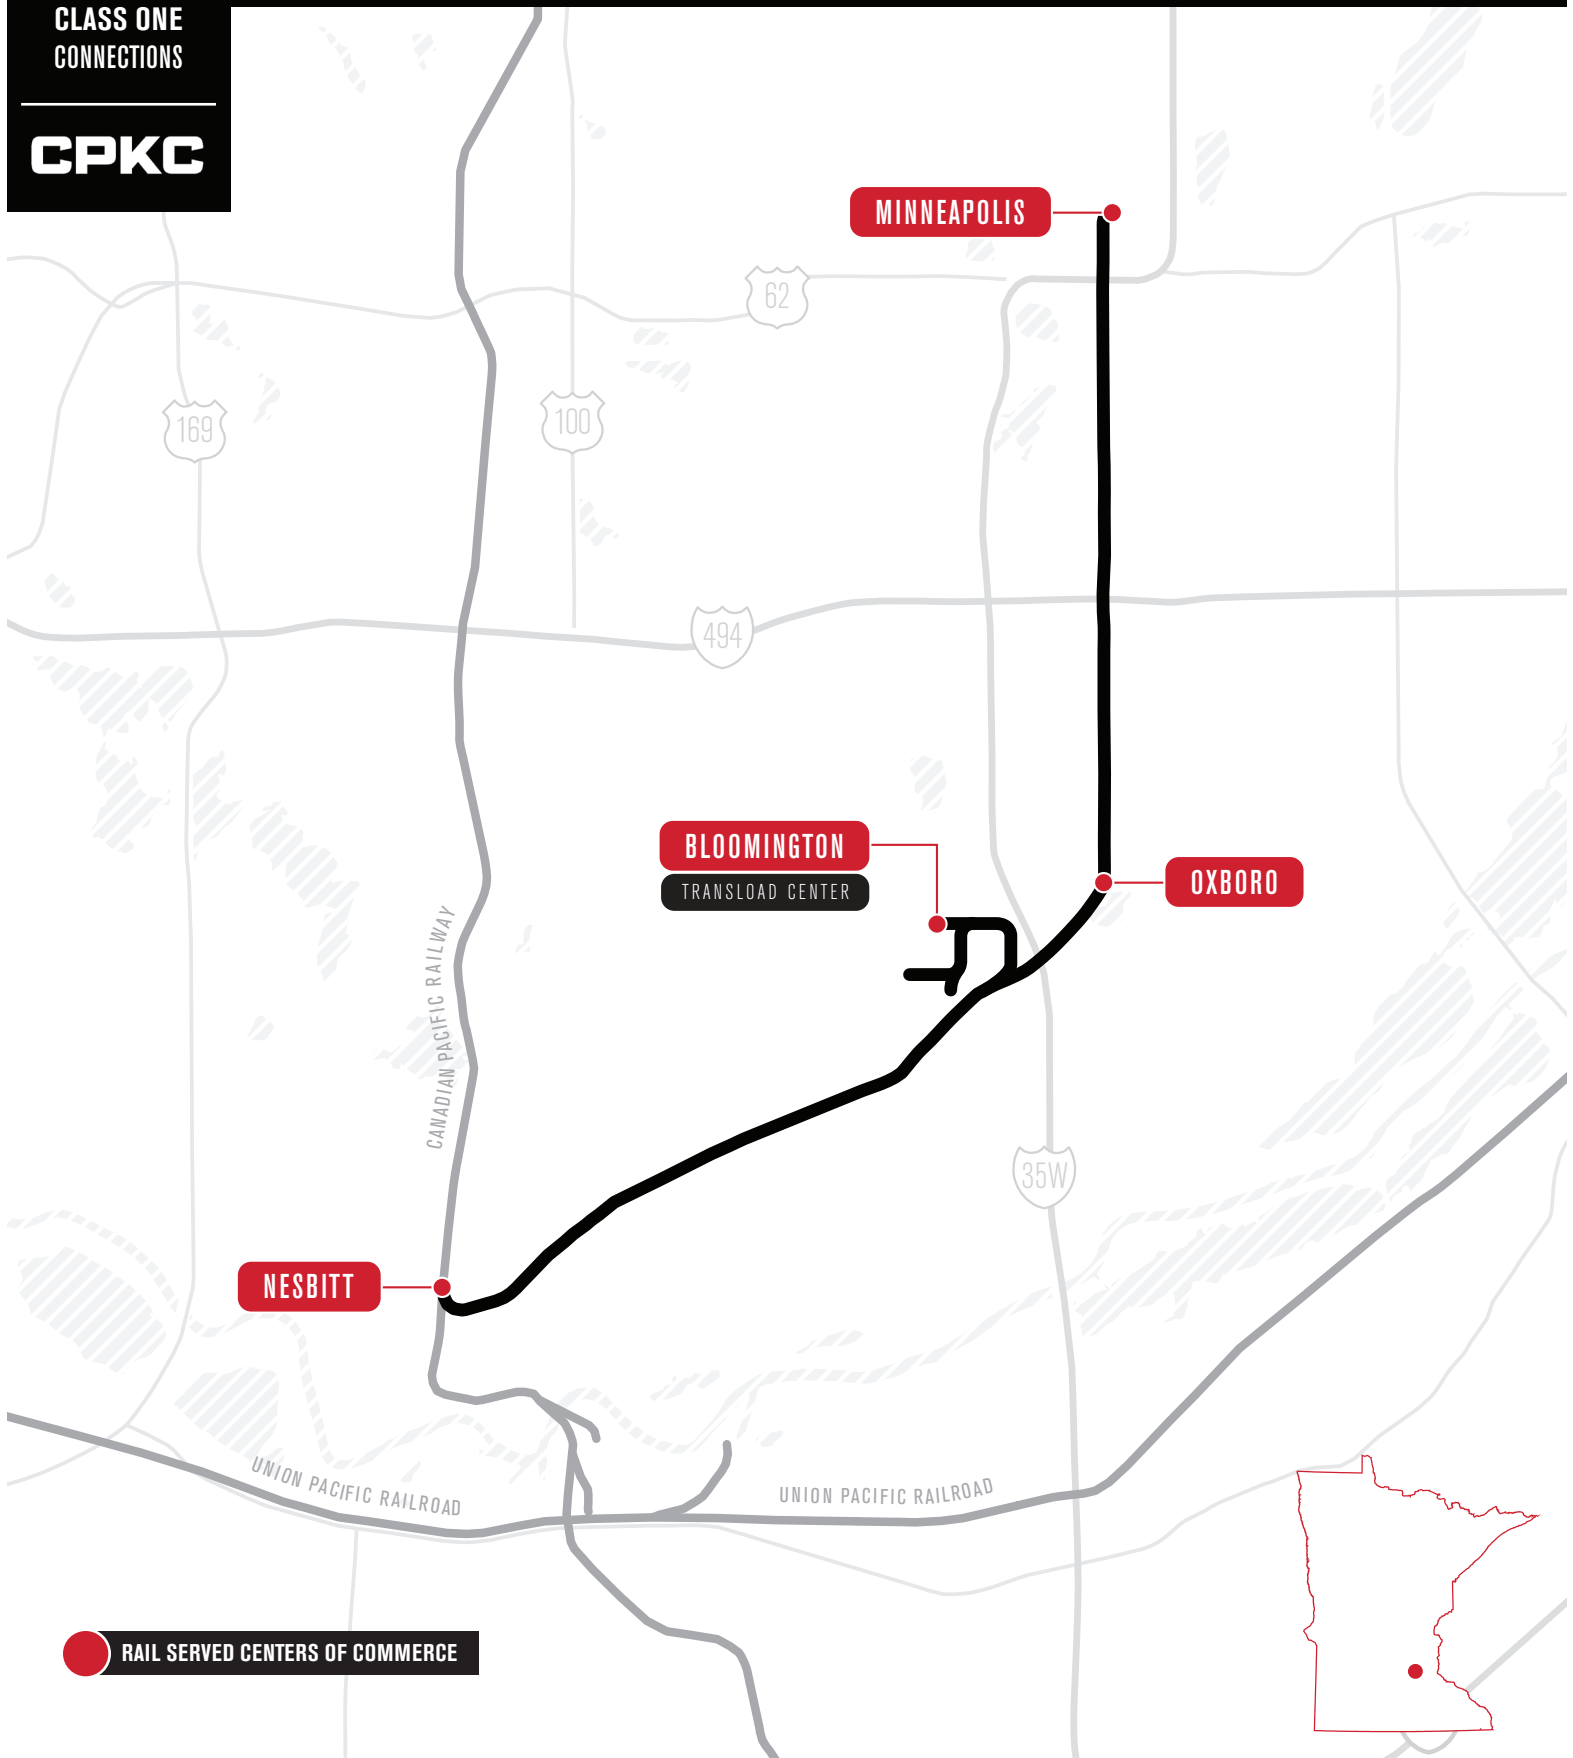

CLASS ONE  
CONNECTIONS

**CPKC**

# PROGRESSIVE RAIL - DAN PATCH LINE

*Bloomington, Minnesota to Minneapolis, Minnesota*