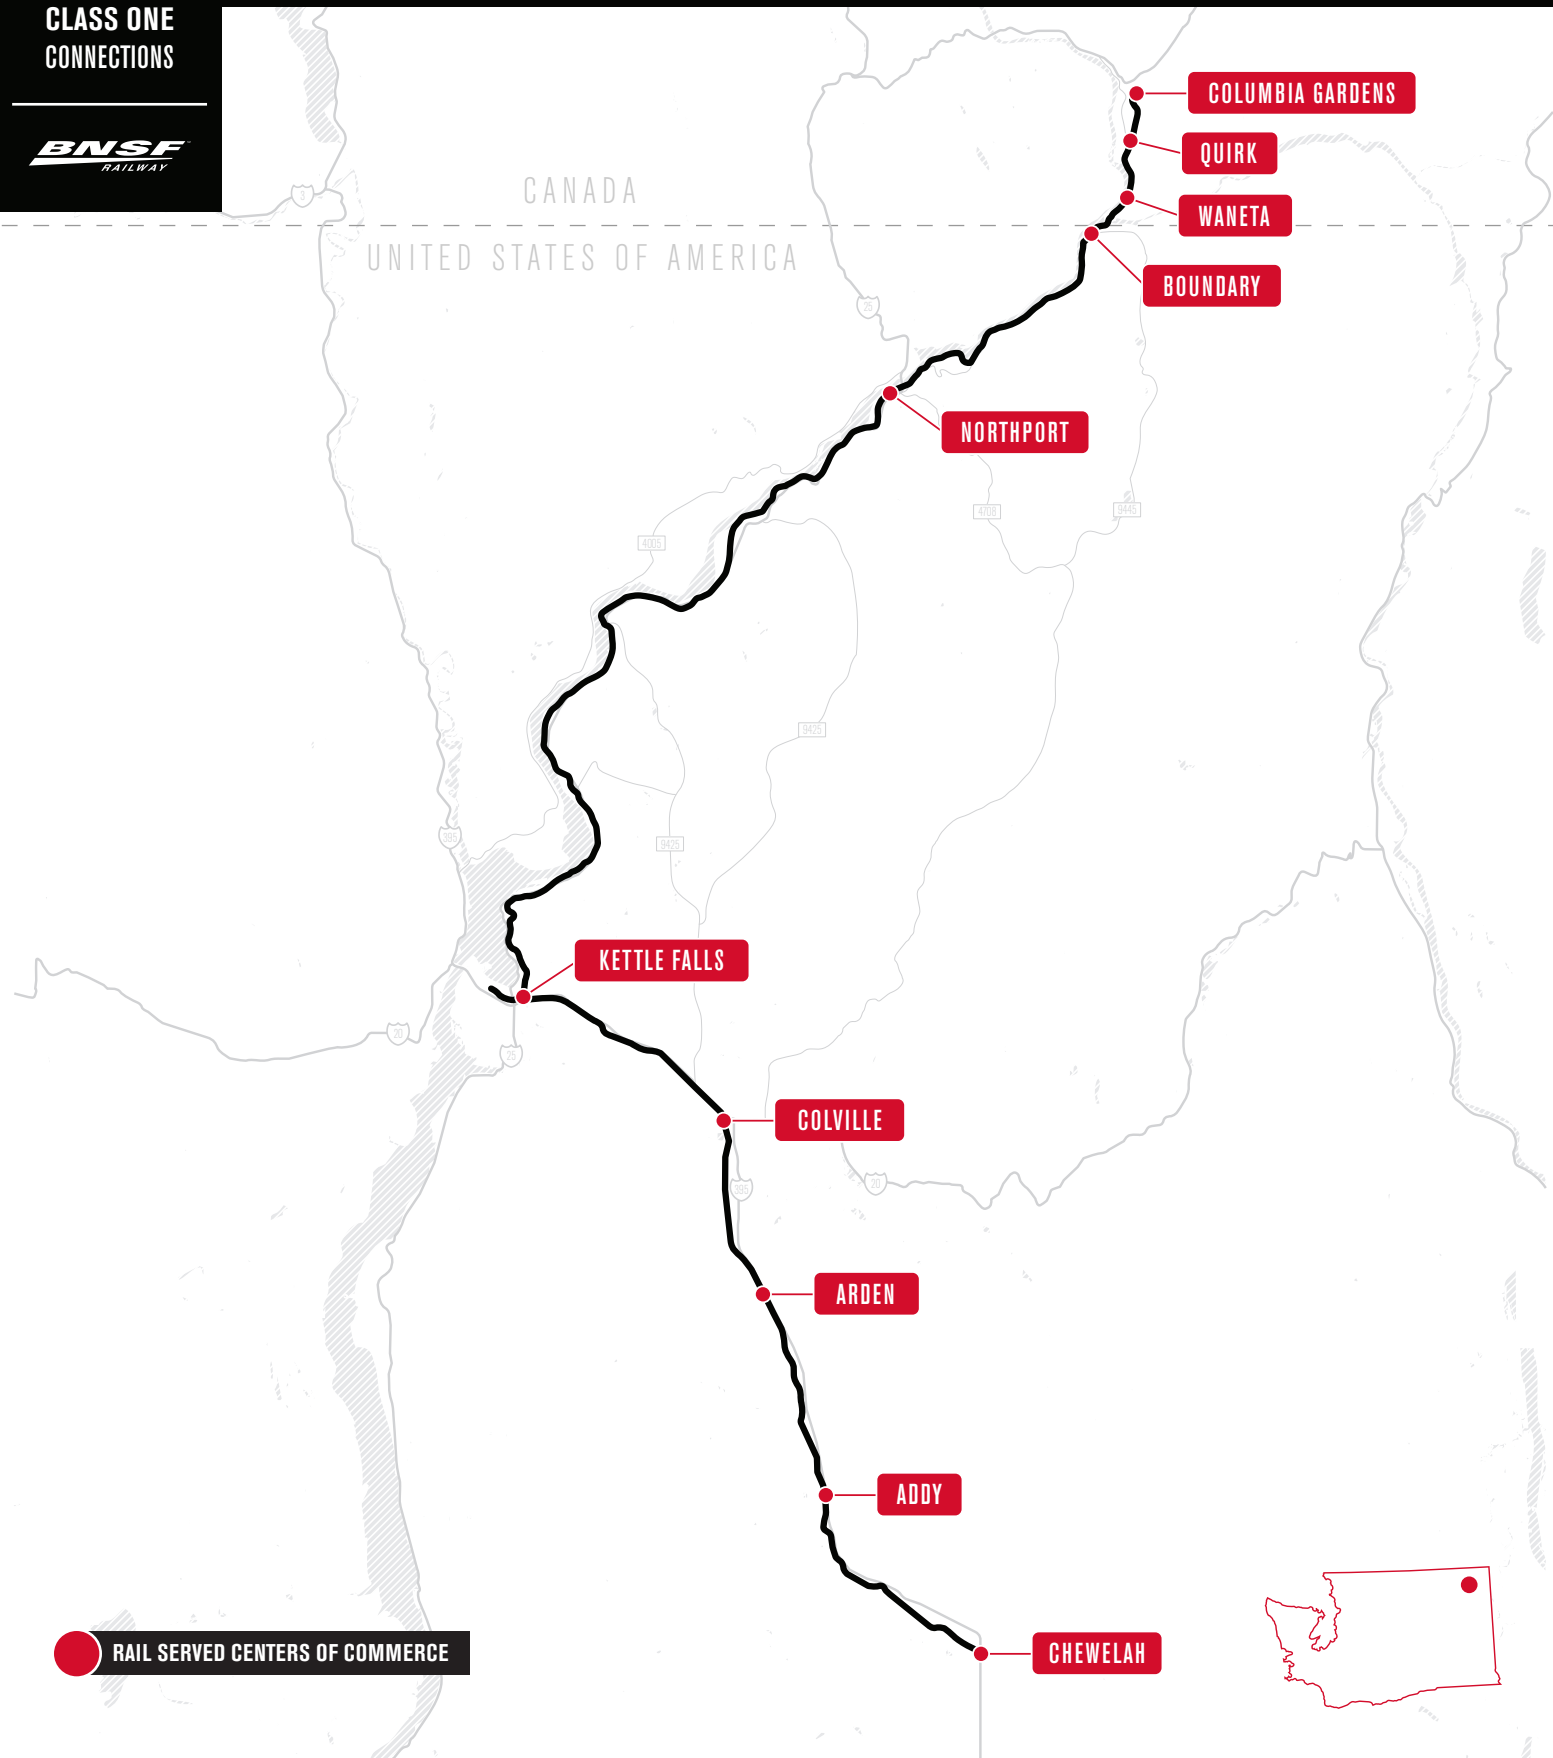

CLASS ONE  
CONNECTIONS

RAIL SERVED CENTERS OF COMMERCE

# ST. PAUL & PACIFIC NORTHWEST RAILROAD

*Chewelah, Washington to Columbia Gardens, British Columbia, Canada*