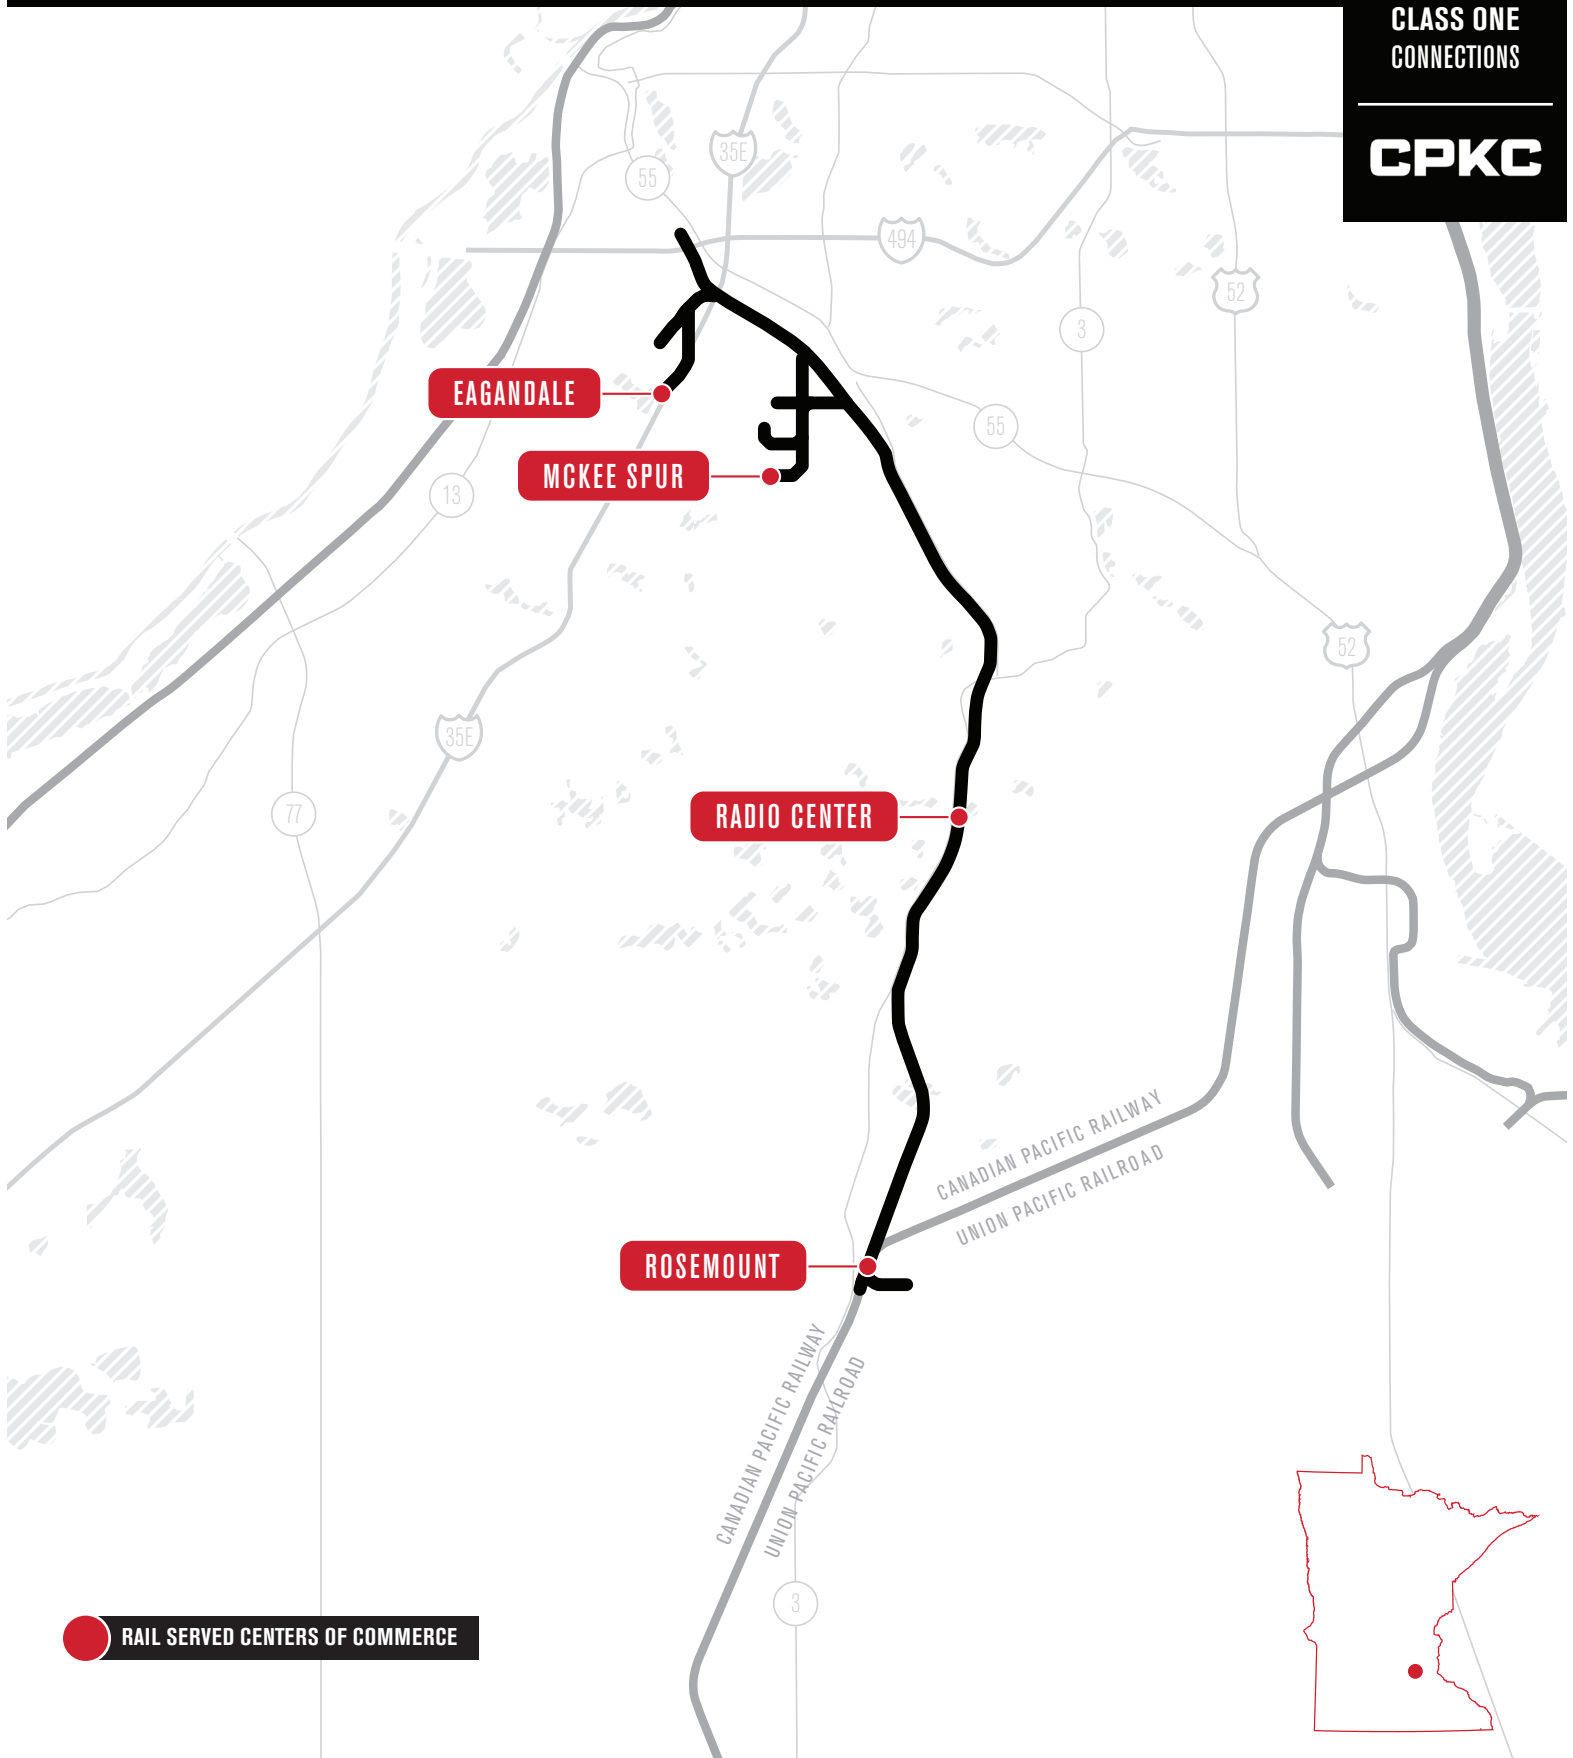

CLASS ONE
CONNECTIONS

CPKC

PROGRESSIVE RAIL - EAGANDALE

Rosemount, Minnesota to Eagan, Minnesota