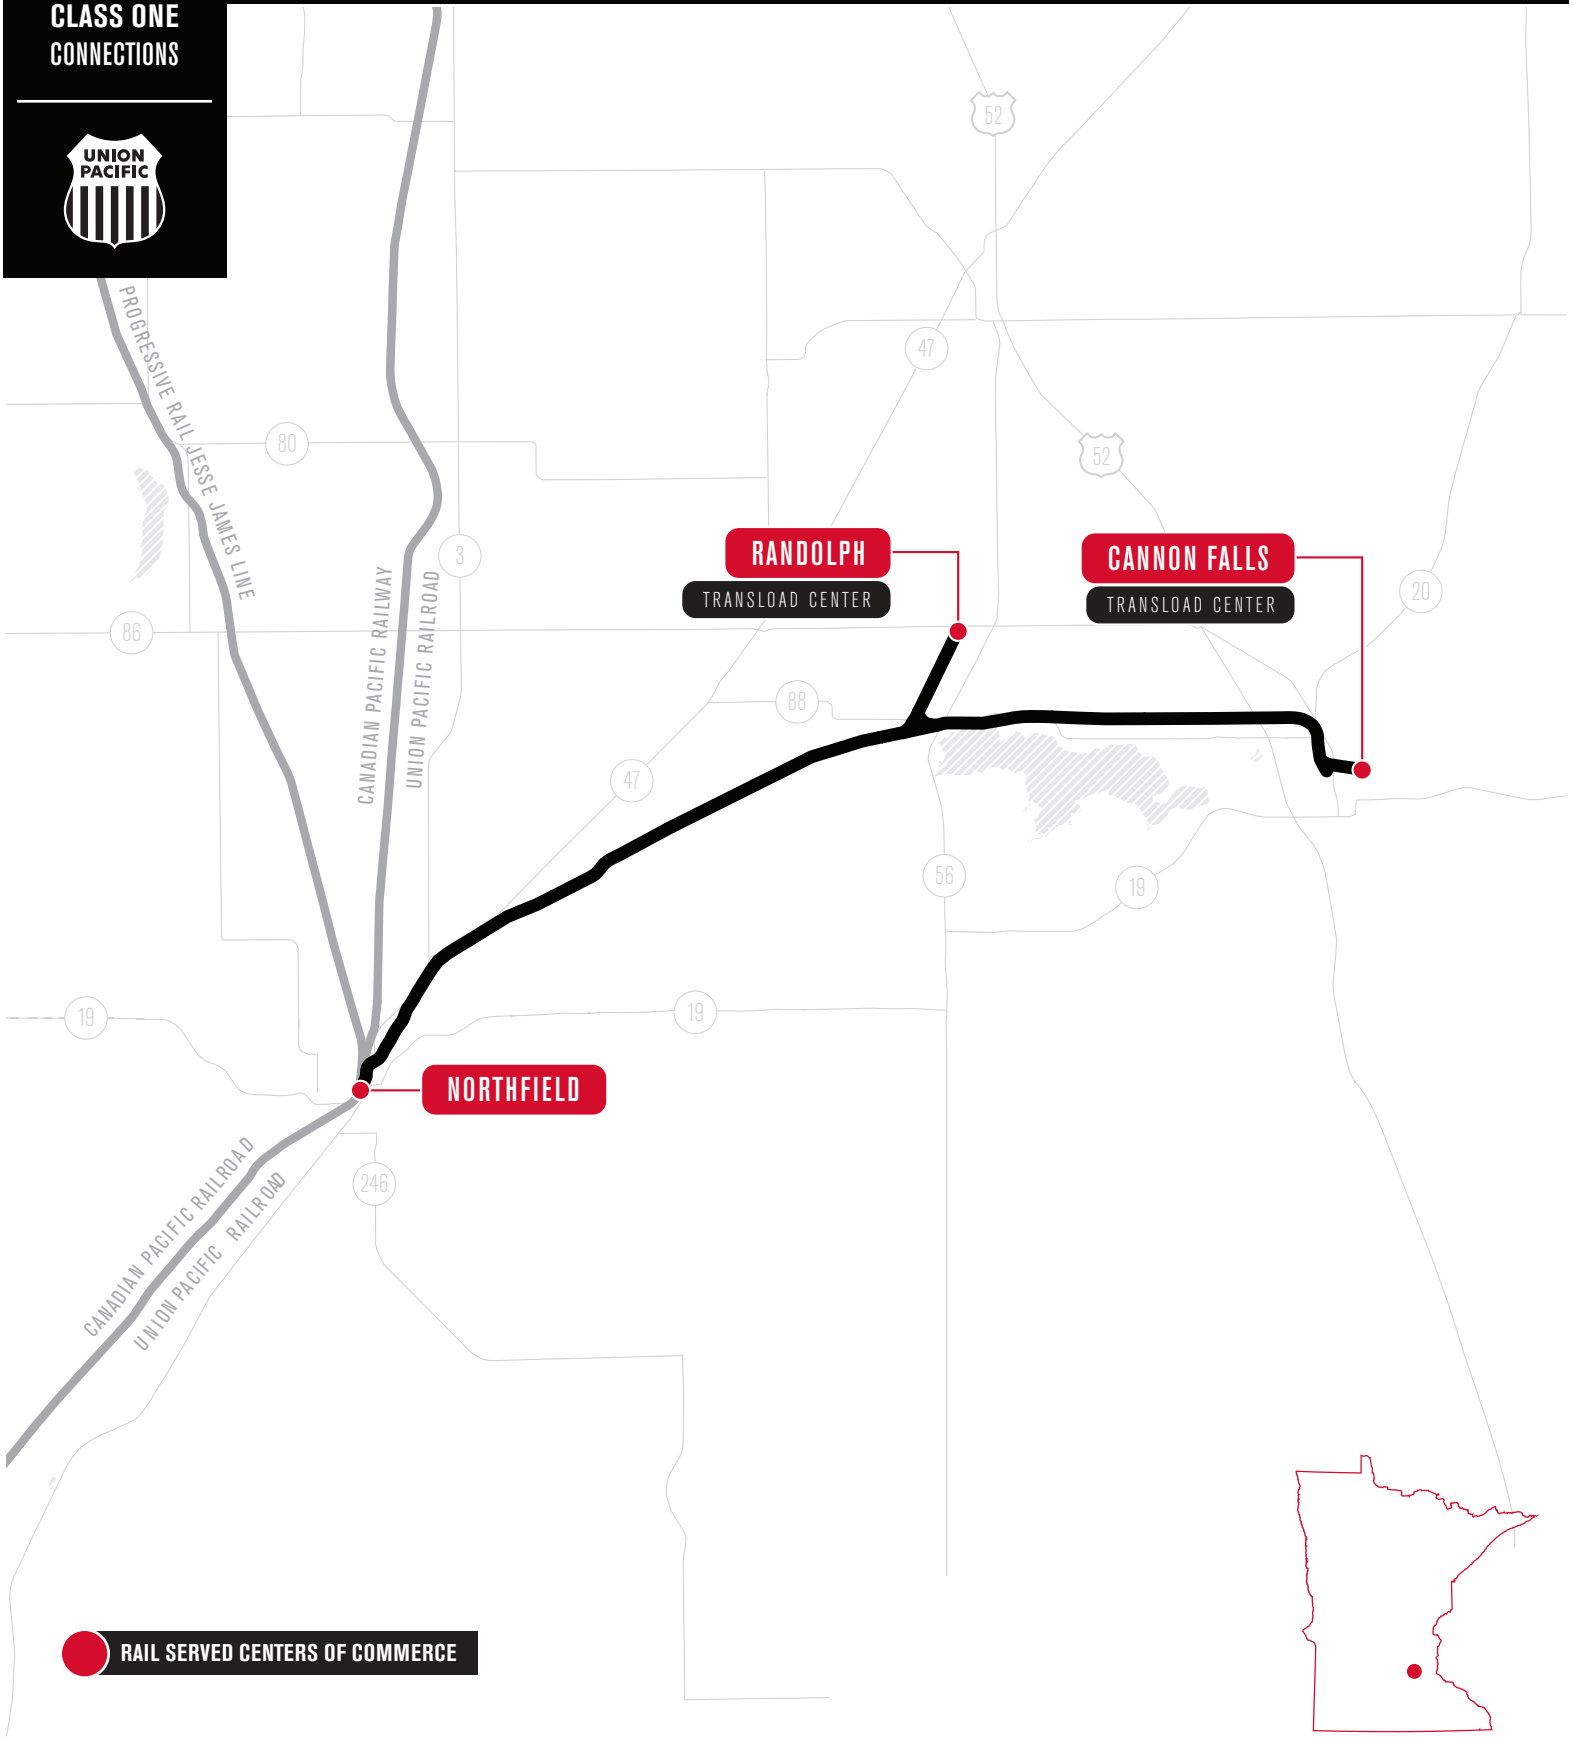

**CLASS ONE  
CONNECTIONS**

**PROGRESSIVE RAIL - CANNON VALLEY LINE**

*Northfield, Minnesota to Cannon Falls, Minnesota*