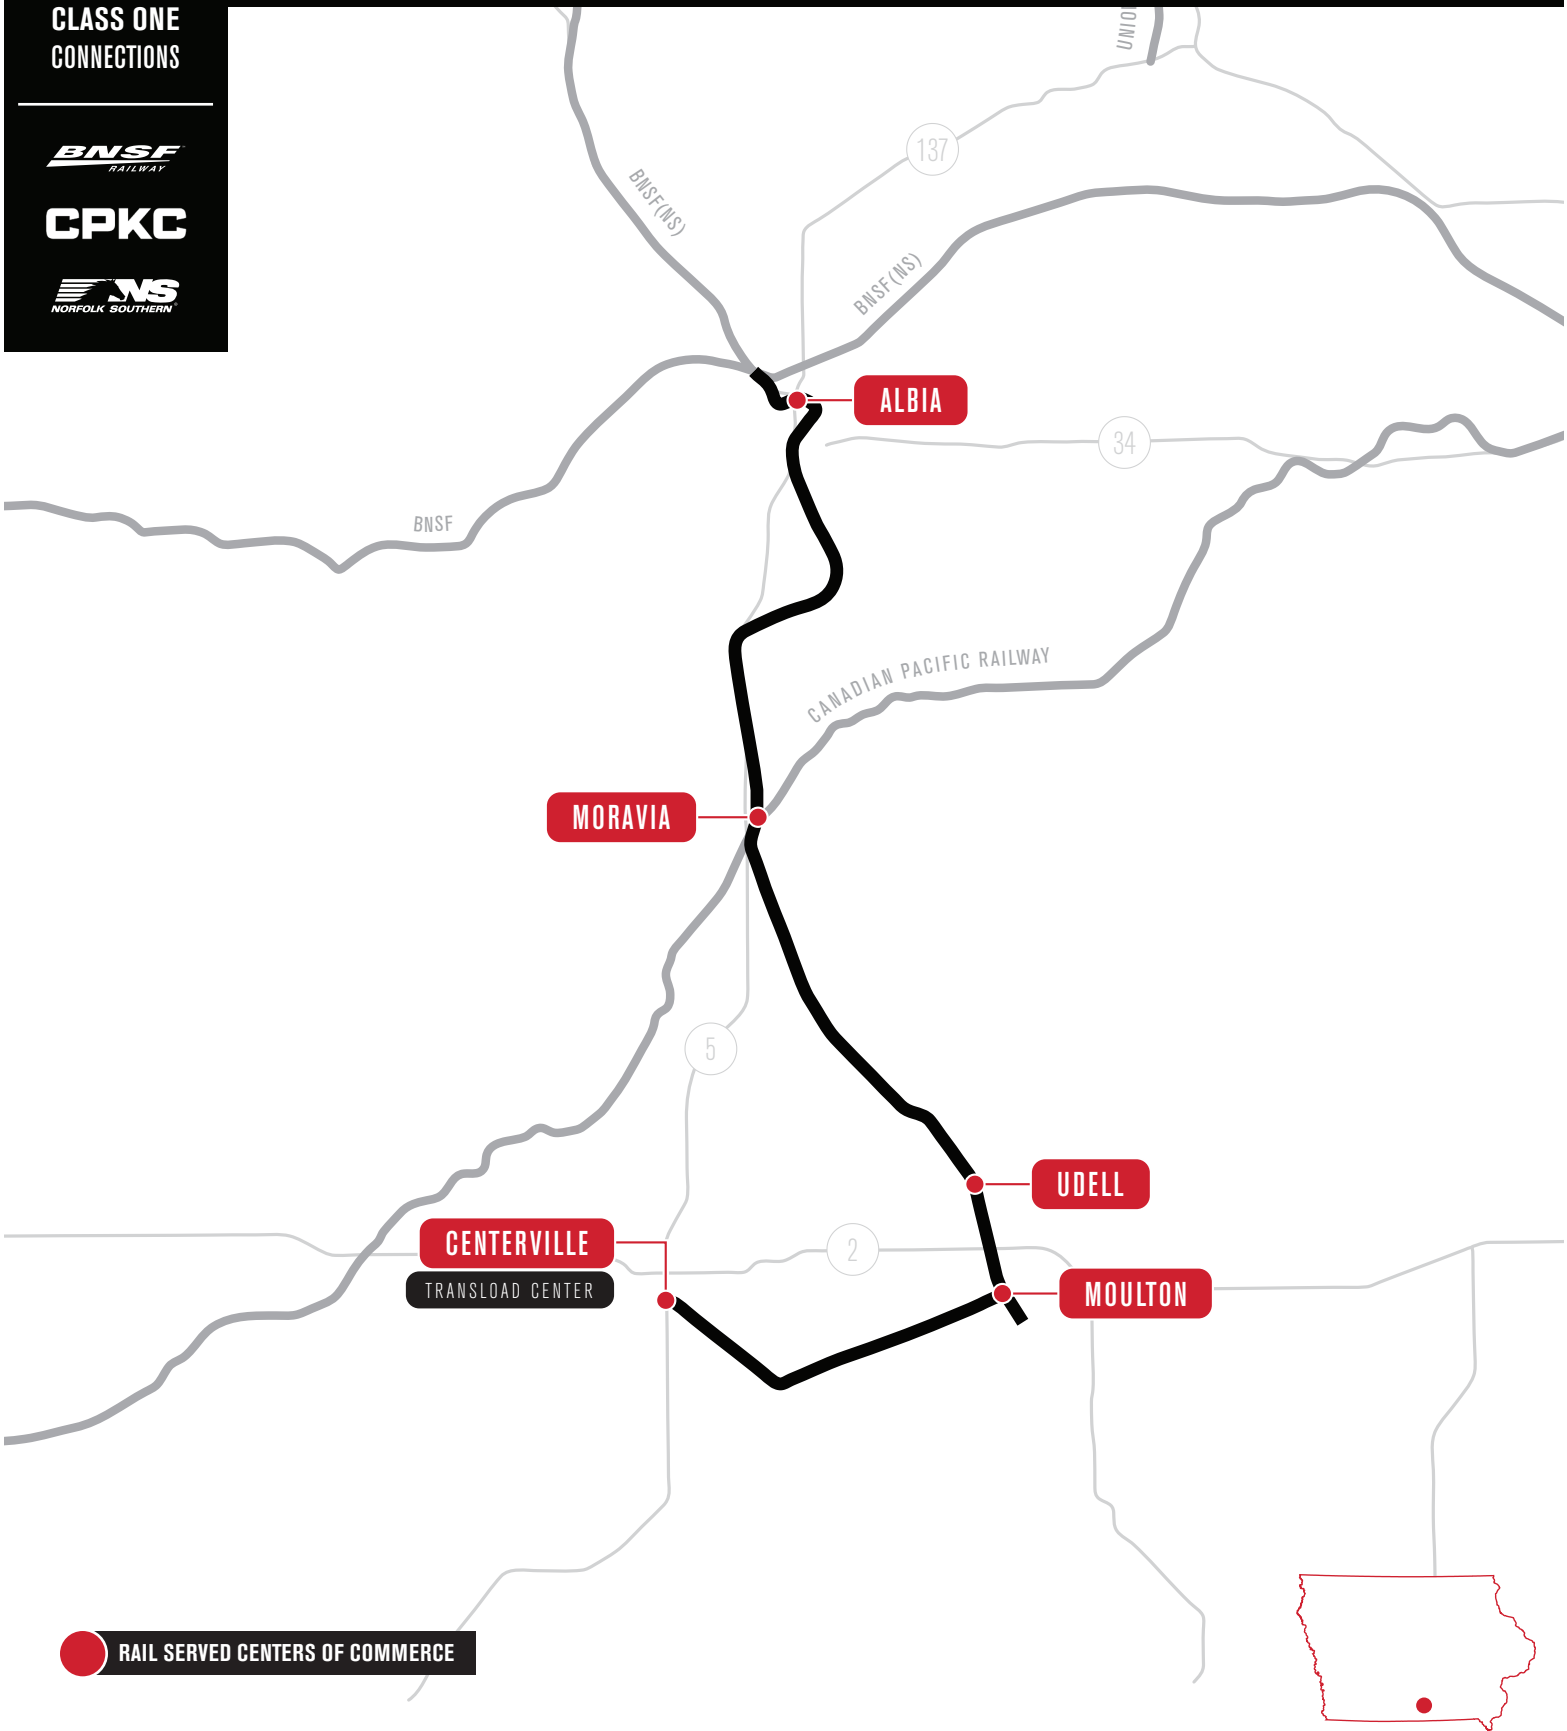

CLASS ONE
CONNECTIONS

 RAIL SERVED CENTERS OF COMMERCE

IOWA SOUTHERN RAILWAY COMPANY

Centerville, Iowa to Albia, Iowa

**IOWA
SOUTHERN**

IOWA SOUTHERN RAILWAY

PART OF THE PROGRESSIVE RAIL FAMILY OF RAILROADS

SERVICE AND PARTNERSHIPS

CLASS ONE CONNECTION

- Class 1 connection with the BNSF and Norfolk Southern at Albia, IA and Canadian Pacific Railway at Moravia, IA.

ACCEPTED STCC CODES

- BNSF direct rates, open to all STCC codes. Canadian Pacific Railway direct rates, open to all STCC codes.
- Norfolk Southern direct rates, open to all STCC codes.

TRANSLOAD LOCATIONS AND PARTNERSHIPS

Carload Connection
1303 S. 21st Street
Centerville, IA 52544

TRANSLOAD CAPABILITIES

PROGRESSIVE RAIL CONTACTS

ILLINOIS & MISSOURI

JORDAN BUCK
jbuck@progressiverail.com
618-910-8273